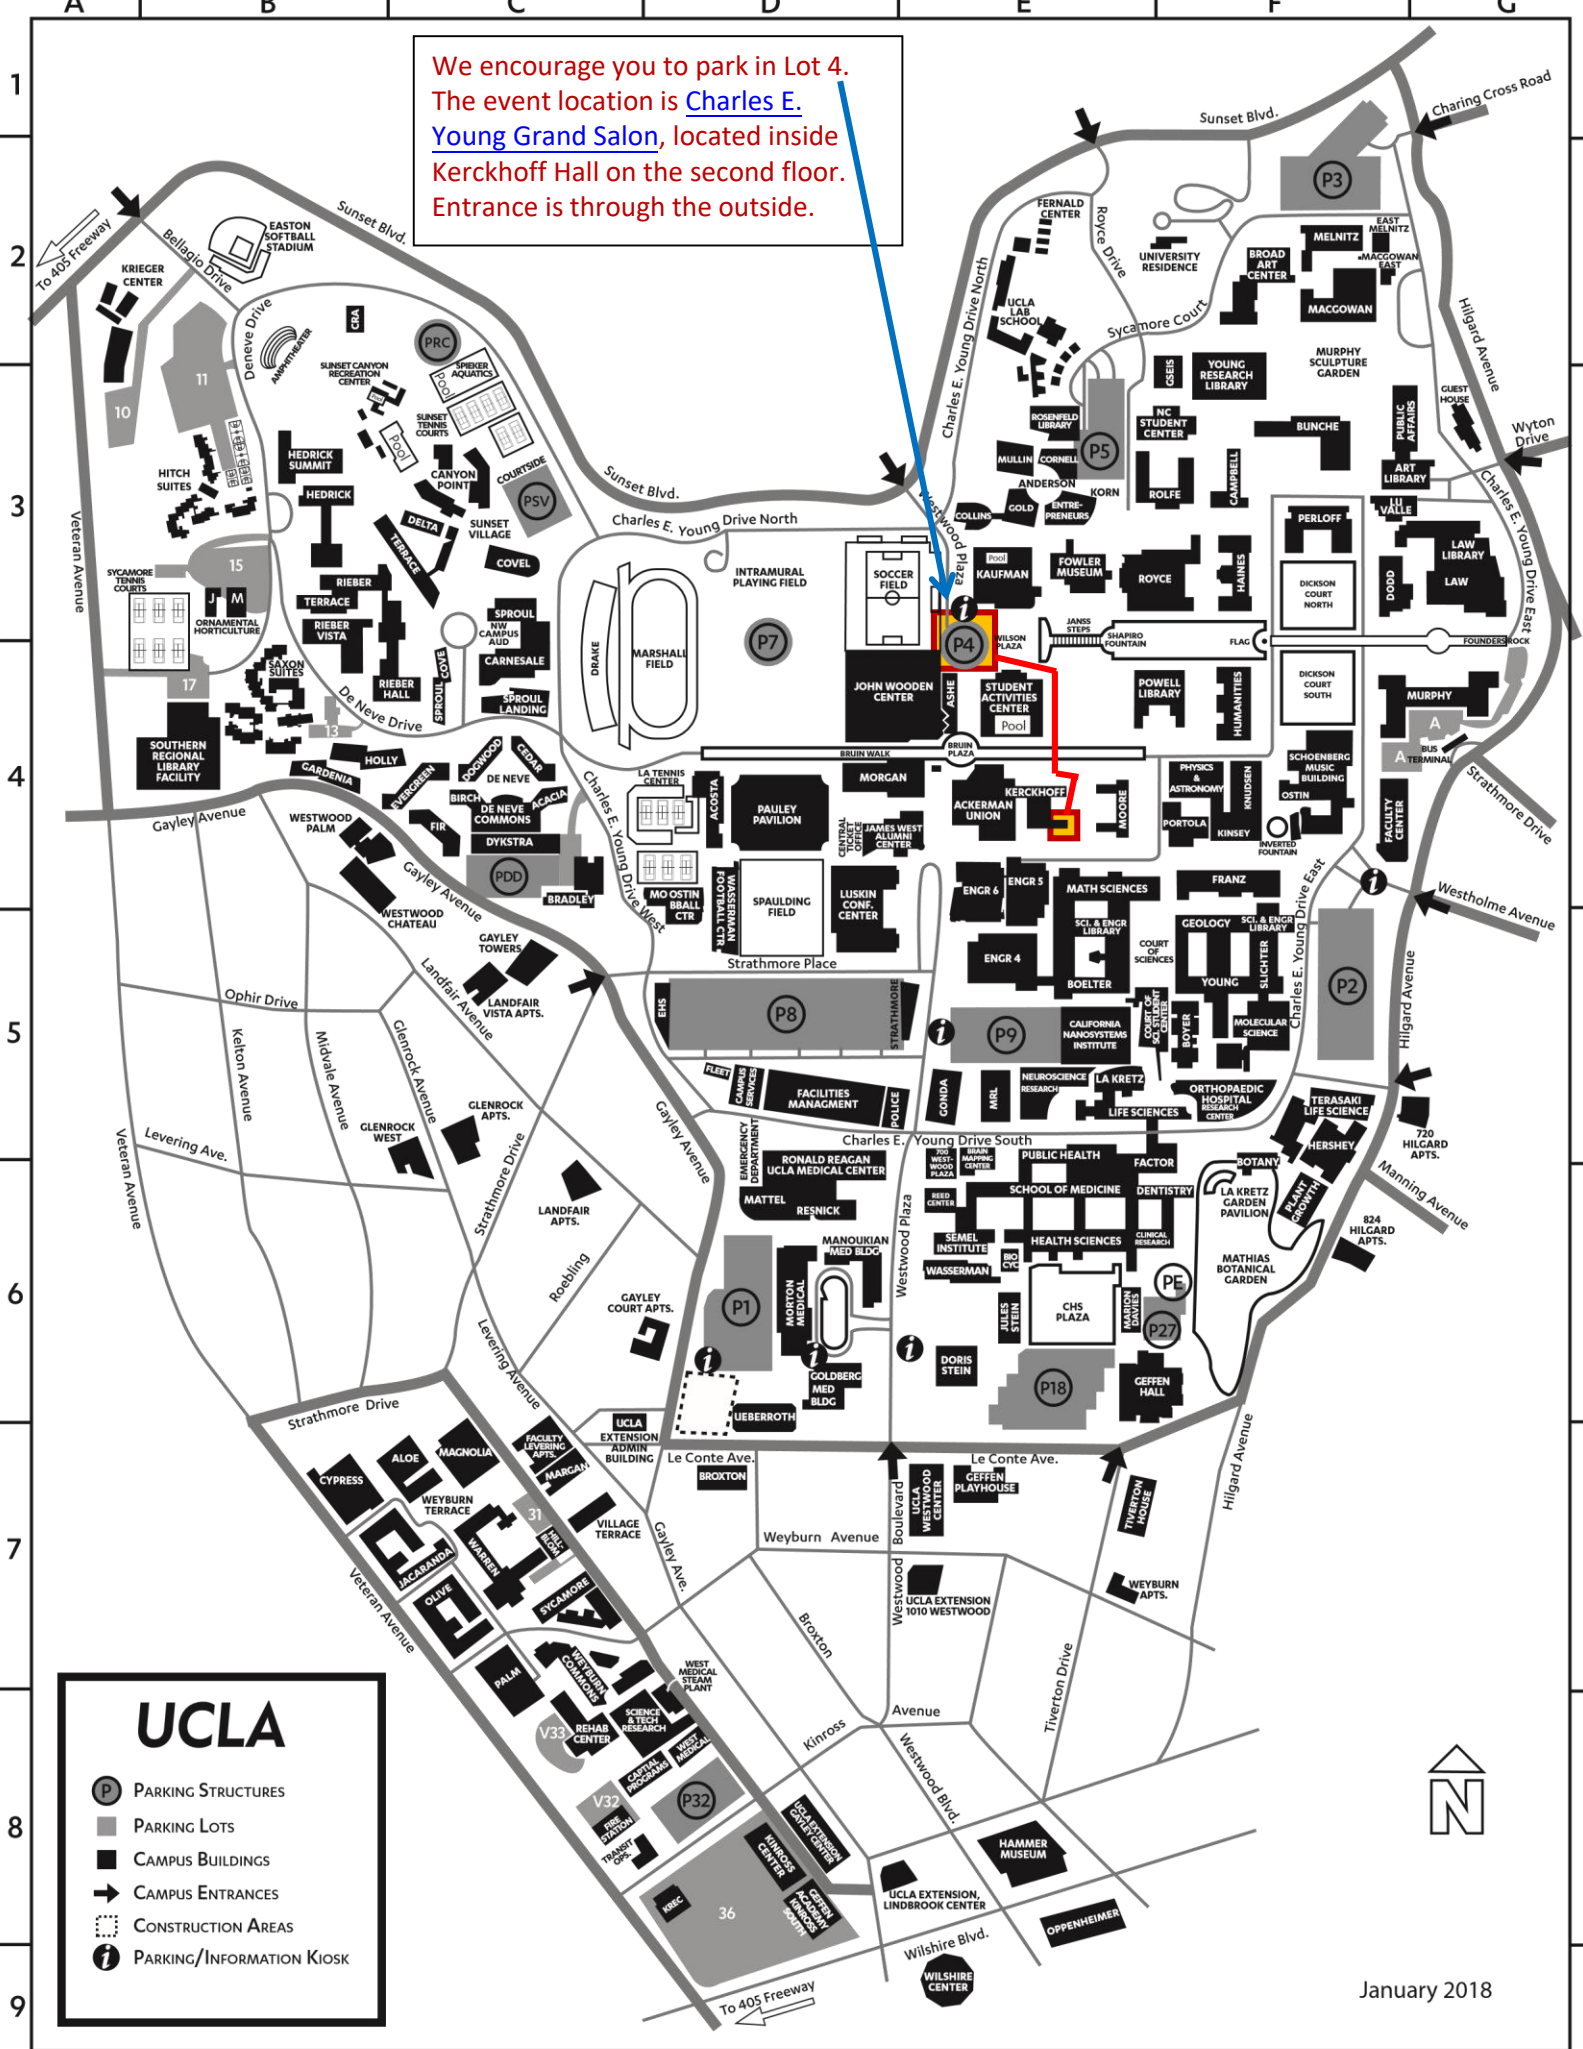

We encourage you to park in Lot 4.
 The event location is [Charles E. Young Grand Salon](#), located inside Kerckhoff Hall on the second floor.
 Entrance is through the outside.

UCLA

- PARKING STRUCTURES
- PARKING LOTS
- CAMPUS BUILDINGS
- CAMPUS ENTRANCES
- CONSTRUCTION AREAS
- PARKING/INFORMATION KIOSK